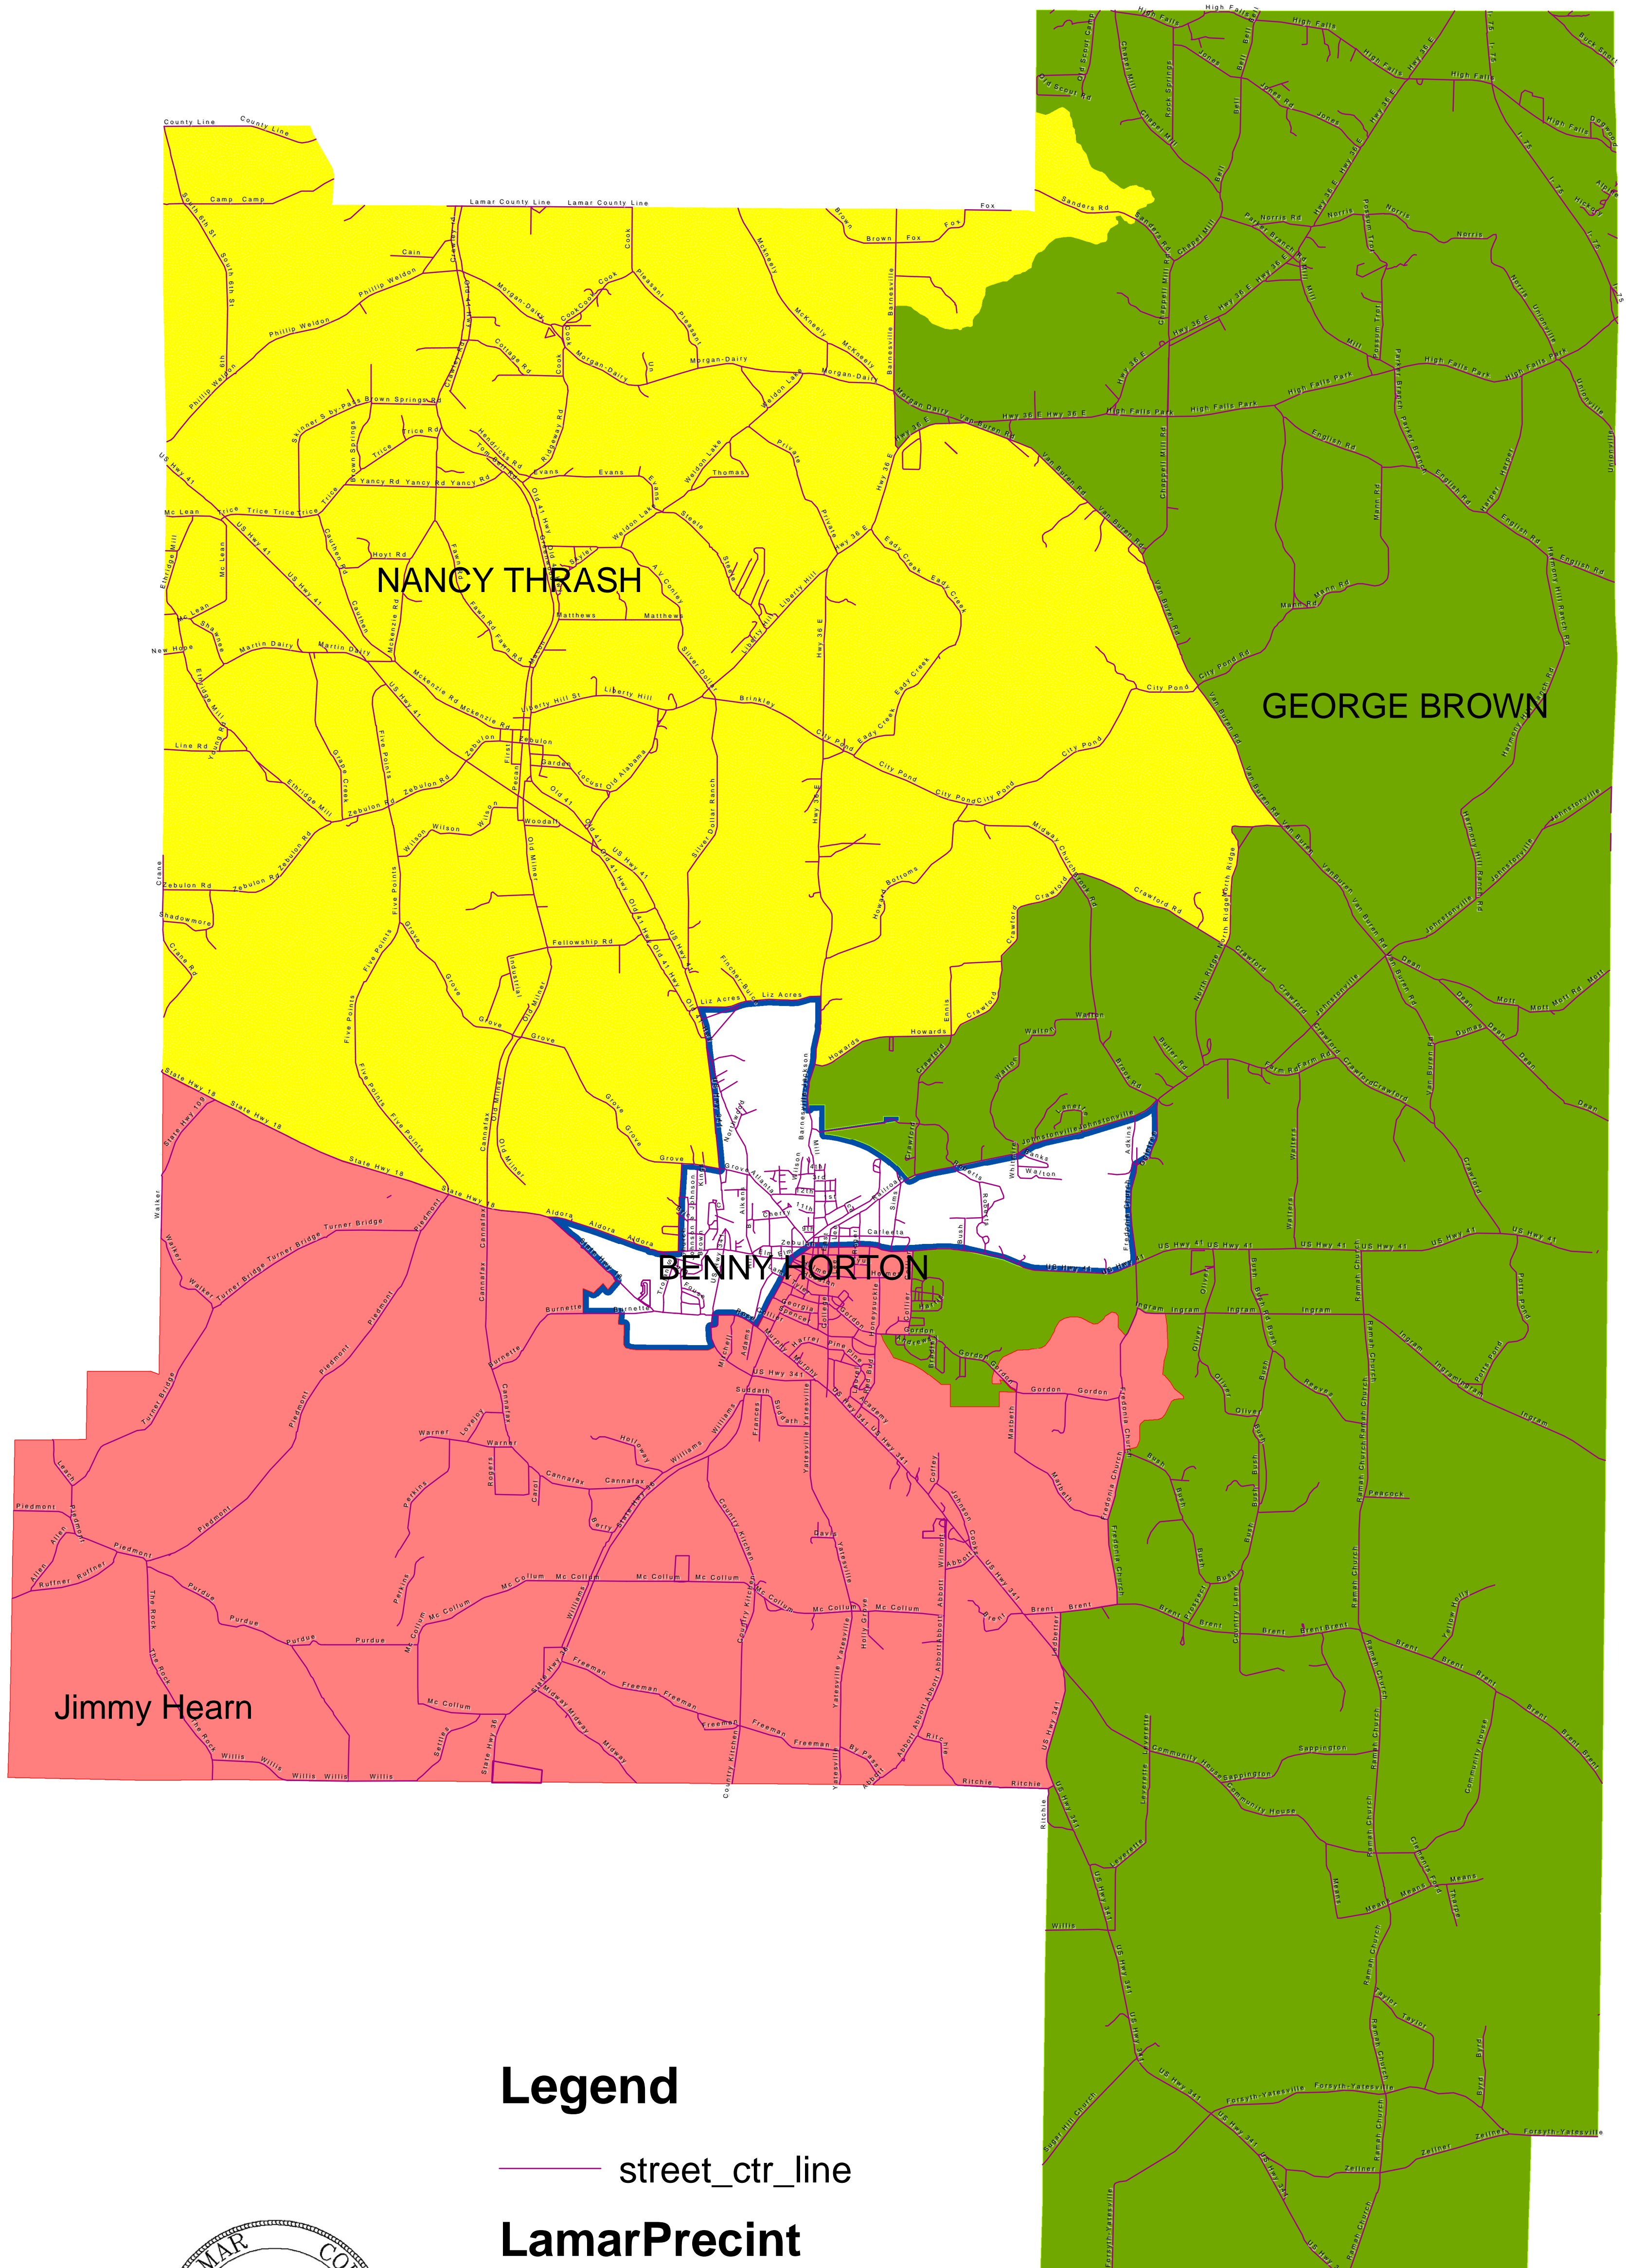

Lamar County Georgia

Legend

— street_ctr_line

LamarPrecint

<all other values>

ID

Bennie Horton

George Brown

Nancy Thrash

Jimmy Hearn